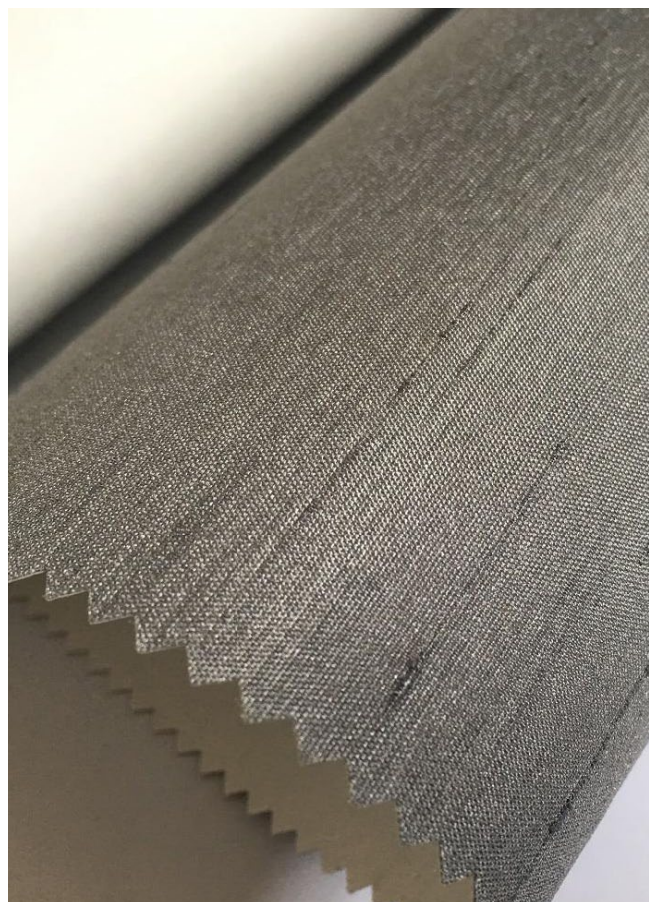

YANA SVETLOVA

WALLCOVERINGS

ARTIFICIAL SILK

Materials | Artificial Silk

Price | \$129 per running meter

YANA SVETLOVA

WALLCOVERINGS

YANA SVETLOVA

* Please, note that colour shade you see on the screen may slightly differ from the actual colour.

YANA SVETLOVA

WALLCOVERINGS

T-AS-07

T-AS-08

T-AS-09

T-AS-10

T-AS-11

YANA SVETLOVA

WALLCOVERINGS

SKU	MATERIAL	WIDTH, CM (IN)	MINIMAL ORDER, RMT	PRICE USD per RMT. DAT included
T-AS-18	100% artificial silk	137 (53.94)	10	129
T-AS-19	100% artificial silk	137 (53.94)	10	129
T-AS-20	100% artificial silk	137 (53.94)	10	129
T-AS-21	100% artificial silk	137 (53.94)	10	129
T-AS-22	100% artificial silk	137 (53.94)	10	129
T-AS-23	100% artificial silk	137 (53.94)	10	129
T-AS-24	100% artificial silk	137 (53.94)	10	129
T-AS-25	100% artificial silk	137 (53.94)	10	129
T-AS-26	100% artificial silk	137 (53.94)	10	129
T-AS-27	100% artificial silk	137 (53.94)	10	129
T-AS-28	100% artificial silk	137 (53.94)	10	129
T-AS-29	100% artificial silk	137 (53.94)	10	129
T-AS-30	100% artificial silk	137 (53.94)	10	129
T-AS-31	100% artificial silk	137 (53.94)	10	129
T-AS-32	100% artificial silk	137 (53.94)	10	129
T-AS-33	100% artificial silk	137 (53.94)	10	129